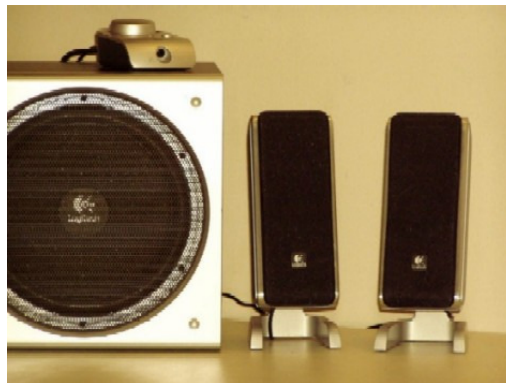

Easy Multimedia

A product worth buying for a high percentage of people is the mid range Speaker, Woofer Set.

£40 will be enough for a sound system that is extremely versatile. It also delivers quality audio with enough bass and volume for any room.

Designed to be used with common computer sound cards, the only connection is a single jack plug. Radios, phones, mp3 players, walkmans, old

record and cassette players, can be transformed. It's also a great accompaniment to films and tv programmes.